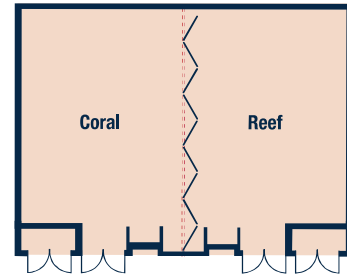

A State-of-the-Art, Productive, Fun Place for
Corporate Meetings and Events, Weddings
and Social Functions of Distinction.

(242) 373-9550 • WWW.PELICANBAYHOTEL.COM

PELICAN BAY

GRAND BAHAMA ISLAND

MEETING SPECIFICATIONS

ROOM	BOARD ROOM	BANQUET ROOM	CLASSROOM	HOLLOW SQUARE	THEATRE	RECEPTION	ROOM HEIGHT	LENGTH	SQUARE FEET
Delphine's (Indoor)	NA	124	84	40	150	168	NA	32' x 49'	1,580
Delphine's (Balcony)	NA	NA	NA	NA	NA	158	NA	Irregular	1,530
Captain's Galley (Indoor)	NA	69-75	NA	NA	NA	NA	NA	32' x 49'	1,050
Captain's Galley (Balcony)	NA	NA	NA	NA	NA	158	NA	Irregular	1,530
Queen Conch	NA	40	30	16	60	63	NA	21' x 30'	655
Starfish	NA	40	30	16	60	63	NA	21' x 30'	655
Coral	NA	40	30	16	60	63	NA	21' x 30'	655
Reef	NA	40	30	16	60	63	NA	21' x 30'	655